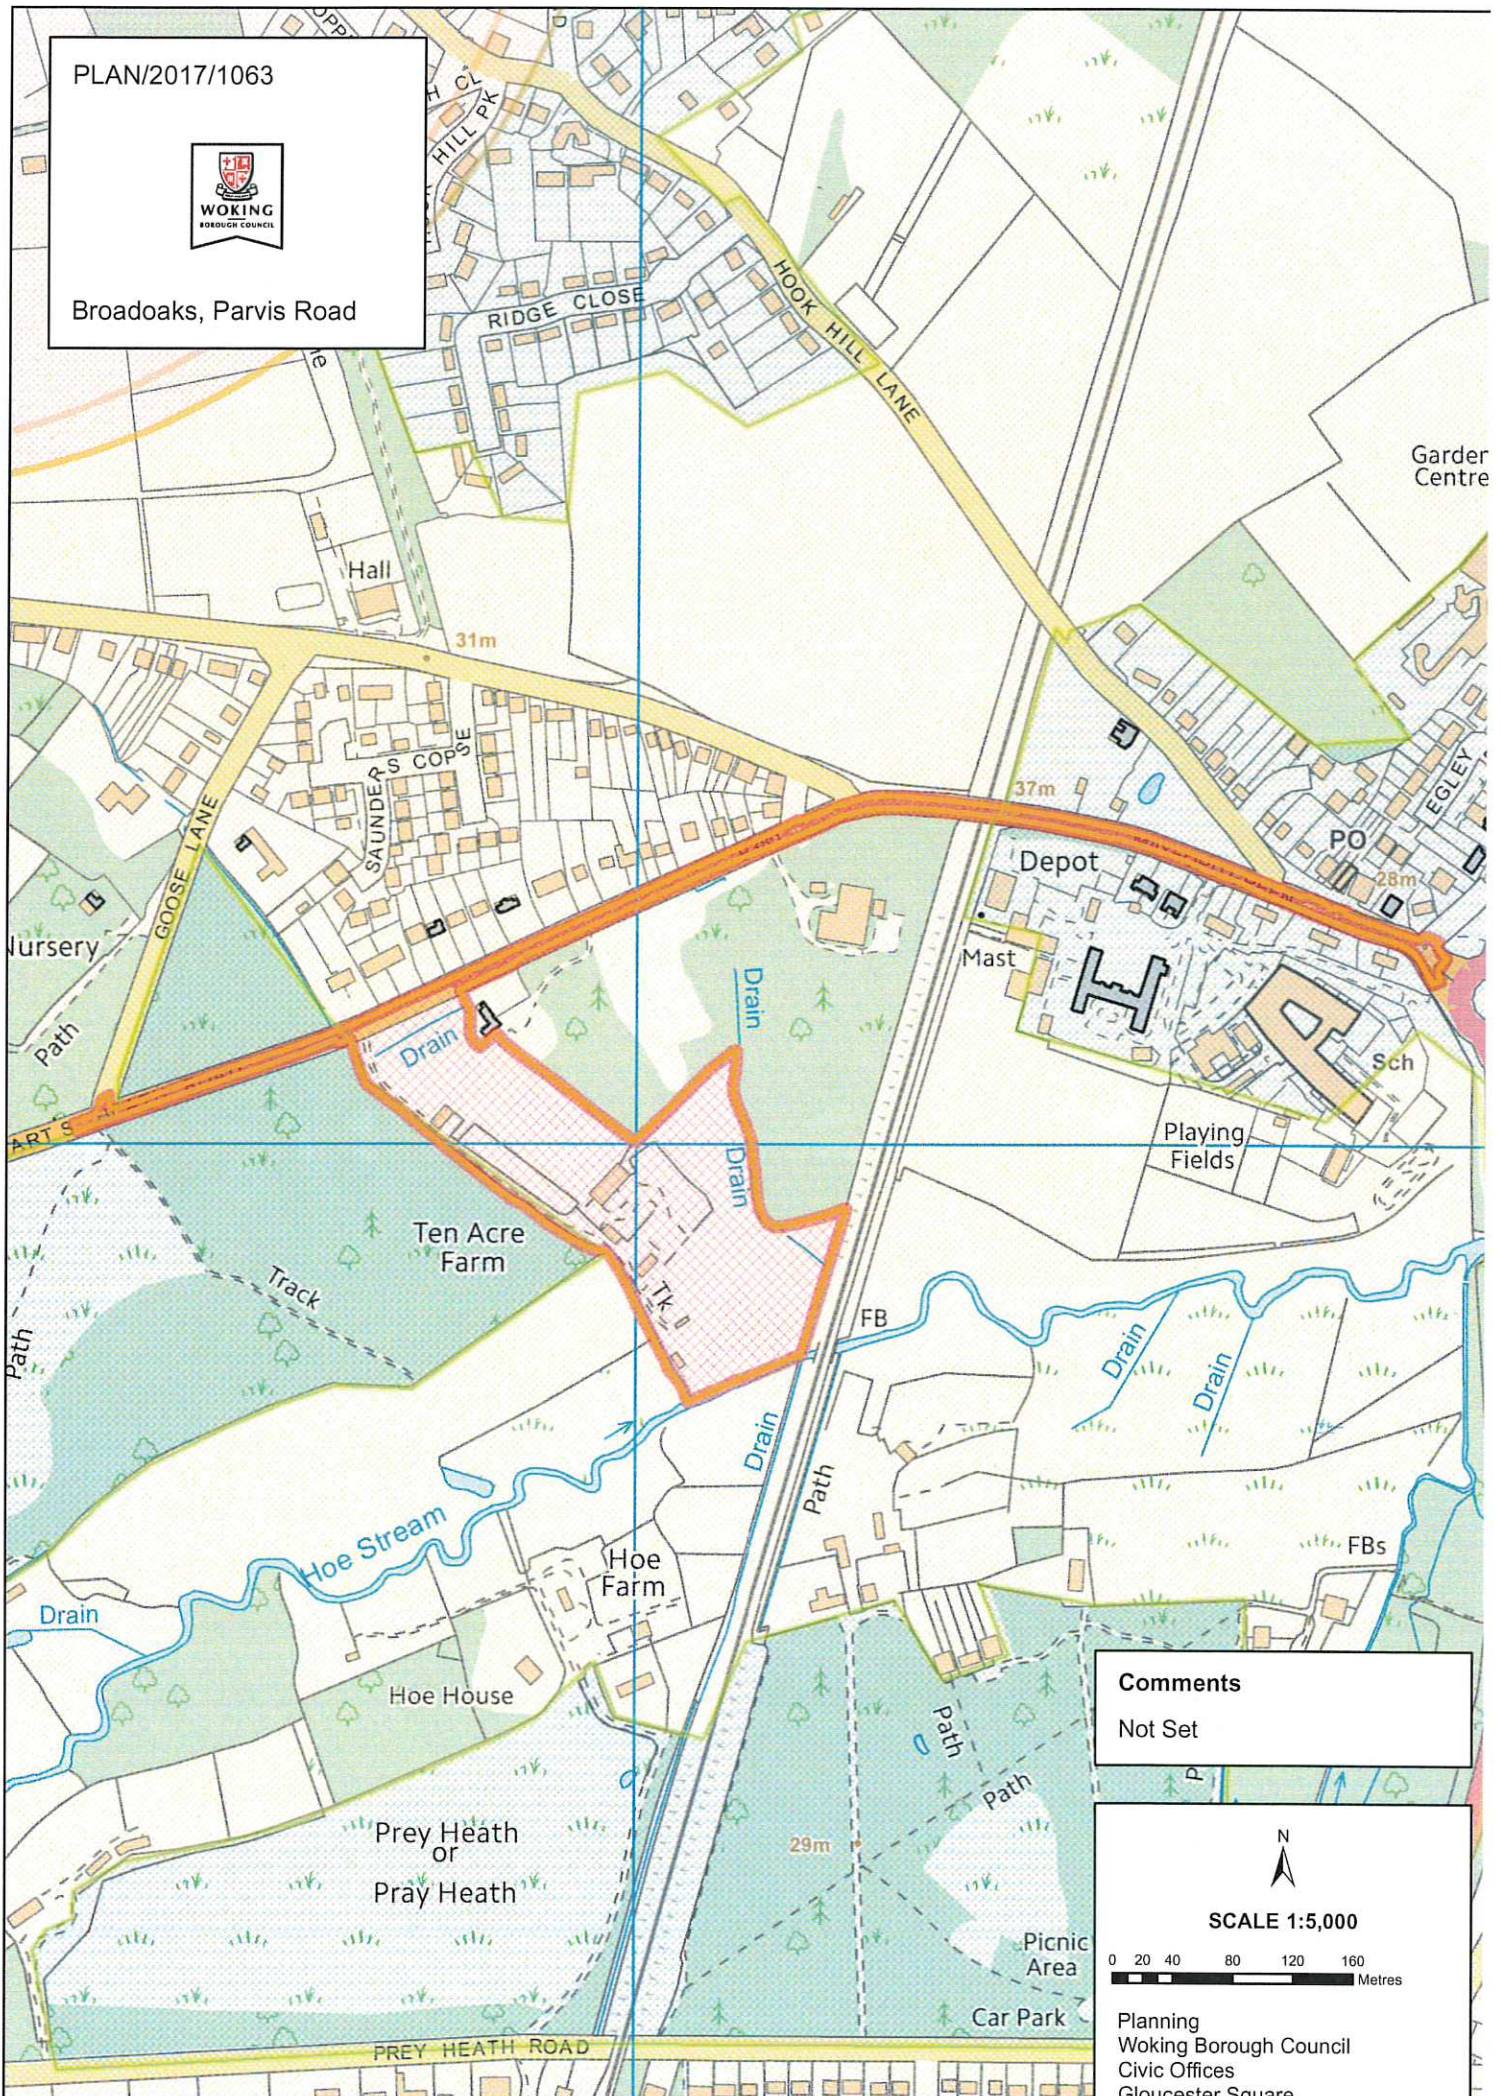

PLAN/2017/1063

Broadoaks, Parvis Road

Garder Centre

Hall

31m

37m

28m

Ten Acre Farm

Hoe Farm

Prey Heath or Pray Heath

FB

Comments

Not Set

SCALE 1:5,000

Planning
Woking Borough Council
Civic Offices
Gloucester Square
Woking, Surrey GU21 6YL